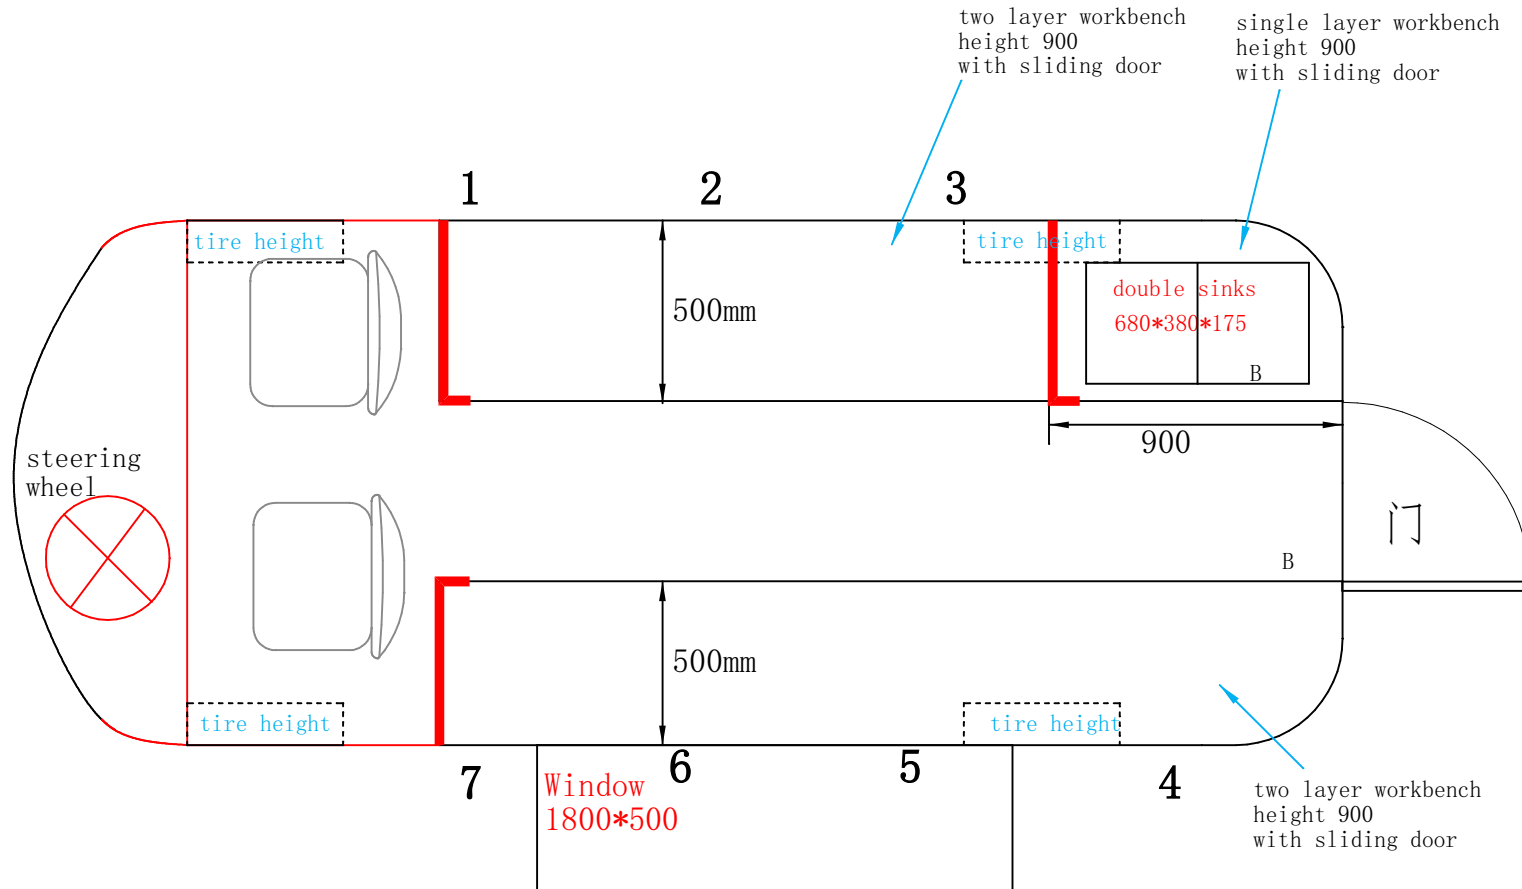

WB-420VW

Body dimension: 4200*1800*1900mm

Speed: 40KM/H Gross weight: 900KG Load capacity: 1000KG

Note:

- 1. 1 2 3 above workbench
- 2. 4 5 6 7 under workbench
- 3. 3, 4, 5, 6, 7 台面打孔
- 4. 4, B floor drain